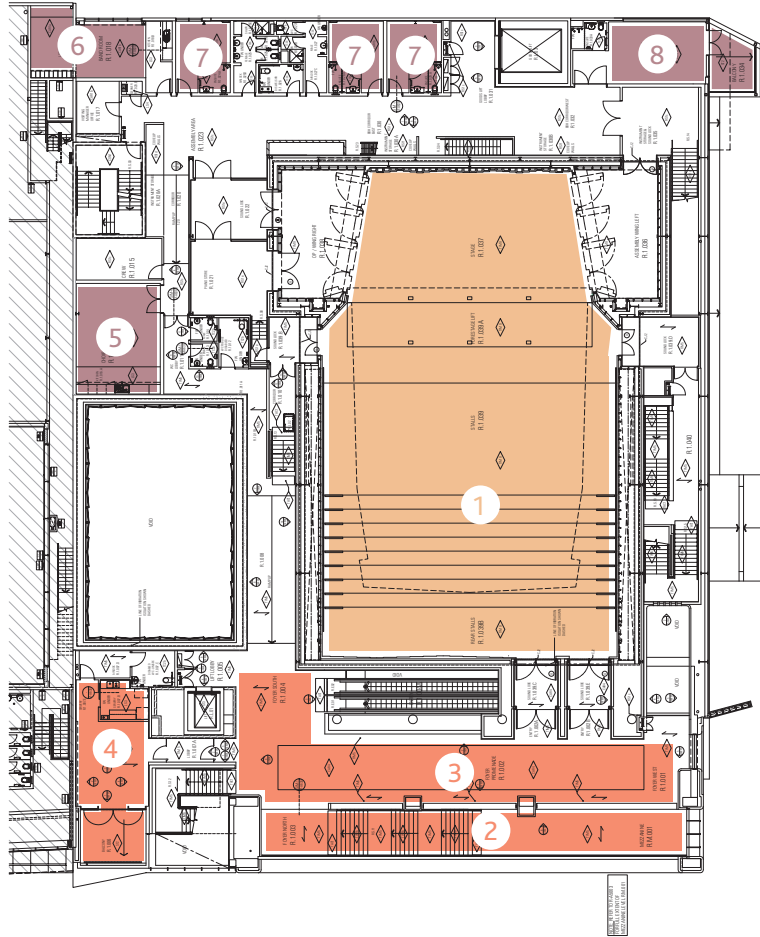

LEGEND ● Performance Spaces ● Front of House ● Backstage ● Administration

GROUND

- 1 Entrance Foyer, Box Office, Bar, Cloakroom
- 2 The Salon
- 3 Café
- 4 Cocktail Bar
- 5 Stage Door
- 6 Salon Recording Suite
- 7 Salon Soloist Suite
- 8 Practice Rooms
- 9 Loading Dock

LEGEND ● Performance Spaces ● Front of House ● Backstage ● Administration

LEVEL ONE

- 1 Elisabeth Murdoch Hall, Stalls and Stage
- 2 Grand Staircase
- 3 Level 1 Foyer
- 4 Level 1 VIP Lounge
- 5 Rehearsal Room
- 6 Green Room
- 7 Dressing Rooms
- 8 Principal Soloist Suite

LEGEND ● Performance Spaces ● Front of House ● Backstage ● Administration

LEVEL TWO

- 1 Elisabeth Murdoch Hall, Balcony
- 2 Level 2 Foyer
- 3 Level 2 VIP Lounge
- 4 Balcony Bar
- 5 Elisabeth Murdoch Hall Recording Suite
- 6 Administration

LEVEL THREE No public areas

LEGEND ● Performance Spaces ● Front of House ● Backstage ● Administration

LEVEL FOUR

1 The Beacon function space