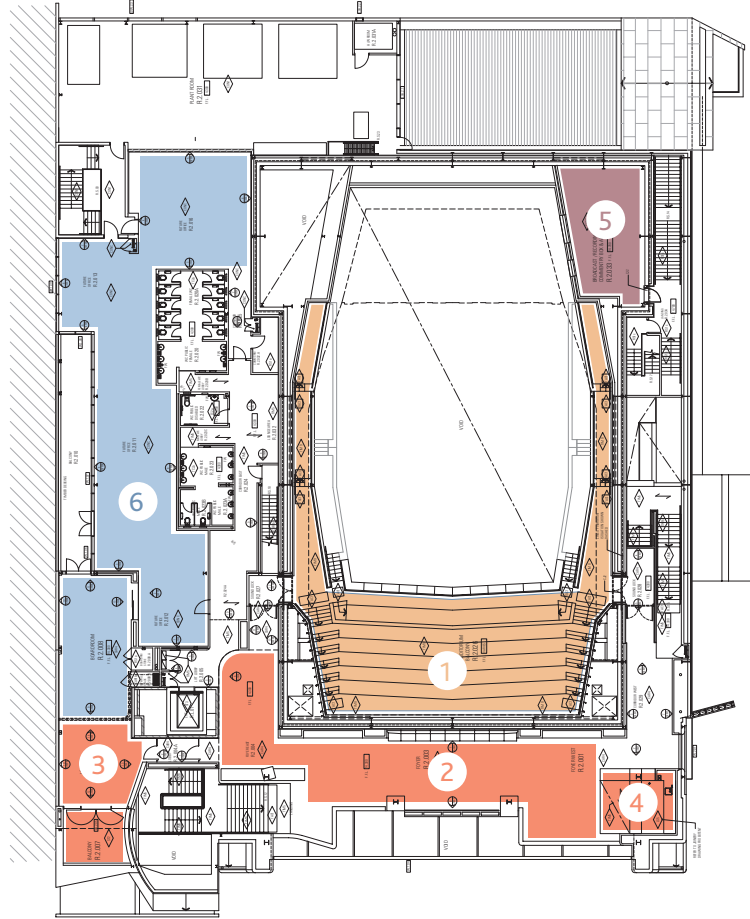

LEGEND ● Performance Spaces ● Front of House ● Backstage ● Administration

GROUND

- 1 Entrance Foyer, Box Office, Bar, Cloakroom
- 2 The Salon
- 3 Café
- 4 Cocktail Bar
- 5 Stage Door
- 6 Salon Recording Suite
- 7 Salon Soloist Suite
- 8 Practice Rooms
- 9 Loading Dock

LEGEND ● Performance Spaces ● Front of House ● Backstage ● Administration

LEVEL ONE

- 1 Elisabeth Murdoch Hall, Stalls and Stage
- 2 Grand Staircase
- 3 Level 1 Foyer
- 4 Level 1 VIP Lounge
- 5 Rehearsal Room
- 6 Green Room
- 7 Dressing Rooms
- 8 Principal Soloist Suite

LEGEND ● Performance Spaces ● Front of House ● Backstage ● Administration

LEVEL TWO

- 1 Elisabeth Murdoch Hall, Balcony
- 2 Level 2 Foyer
- 3 Level 2 VIP Lounge
- 4 Balcony Bar
- 5 Elisabeth Murdoch Hall Recording Suite
- 6 Administration

LEVEL THREE No public areas

LEGEND ● Performance Spaces ● Front of House ● Backstage ● Administration

LEVEL FOUR

1 The Beacon function space