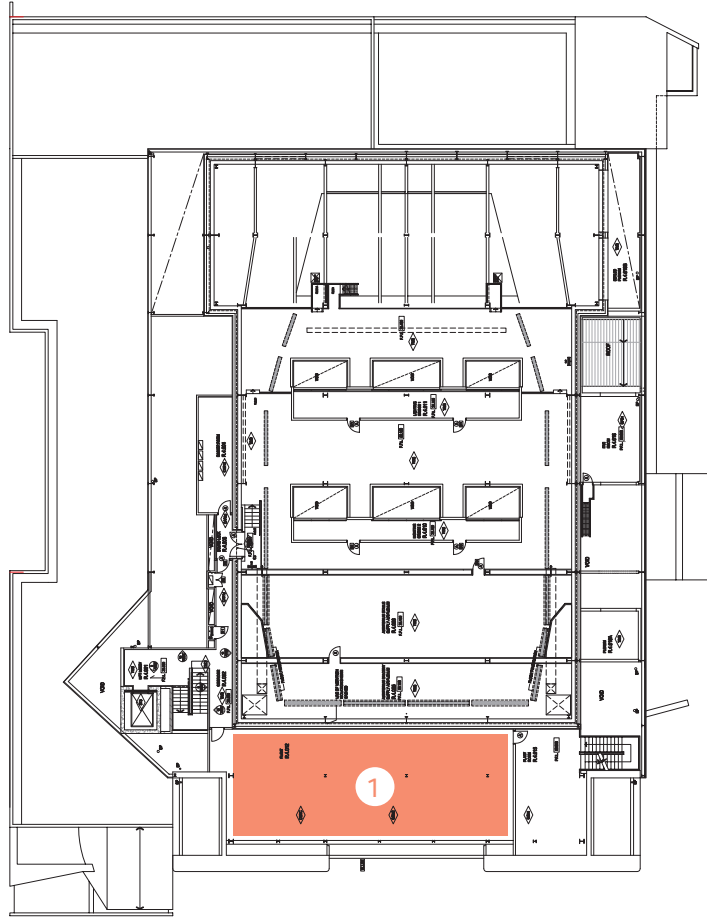

LEGEND ● Performance Spaces ● Front of House ● Backstage ● Administration

GROUND

- 1 Entrance Foyer, Box Office, Bar, Cloakroom
- 2 The Salon
- 3 Café
- 4 Cocktail Bar
- 5 Stage Door
- 6 Salon Recording Suite
- 7 Salon Soloist Suite
- 8 Practice Rooms
- 9 Loading Dock

LEGEND ● Performance Spaces ● Front of House ● Backstage ● Administration

LEVEL ONE

- 1 Elisabeth Murdoch Hall, Stalls and Stage
- 2 Grand Staircase
- 3 Level 1 Foyer
- 4 Level 1 VIP Lounge
- 5 Rehearsal Room
- 6 Green Room
- 7 Dressing Rooms
- 8 Principal Soloist Suite

LEGEND ● Performance Spaces ● Front of House ● Backstage ● Administration

LEVEL TWO

- 1 Elisabeth Murdoch Hall, Balcony
- 2 Level 2 Foyer
- 3 Level 2 VIP Lounge
- 4 Balcony Bar
- 5 Elisabeth Murdoch Hall Recording Suite
- 6 Administration

LEVEL THREE No public areas

LEGEND ● Performance Spaces ● Front of House ● Backstage ● Administration

LEVEL FOUR

1 The Beacon function space