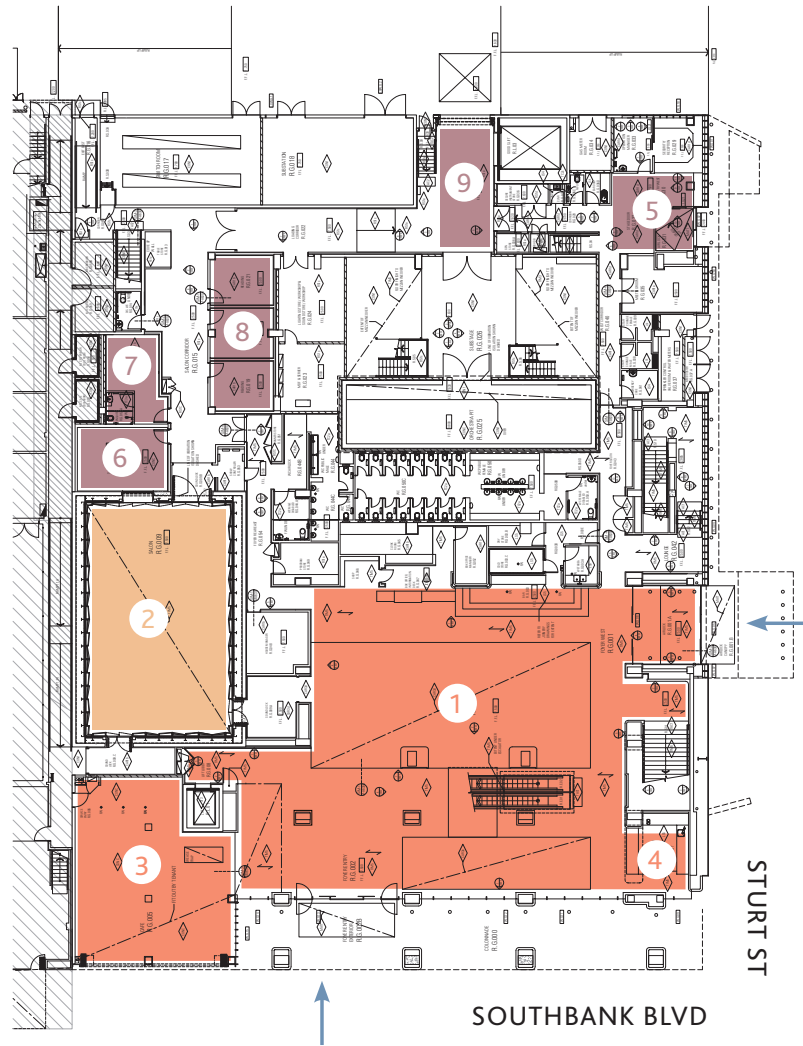

LEGEND ● Performance Spaces ● Front of House ● Backstage ● Administration

GROUND

- 1 Entrance Foyer, Box Office, Bar, Cloakroom
- 2 The Salon
- 3 Café
- 4 Cocktail Bar
- 5 Stage Door
- 6 Salon Recording Suite
- 7 Salon Soloist Suite
- 8 Practice Rooms
- 9 Loading Dock

LEGEND ● Performance Spaces ● Front of House ● Backstage ● Administration

LEVEL ONE

- 1 Elisabeth Murdoch Hall, Stalls and Stage
- 2 Grand Staircase
- 3 Level 1 Foyer
- 4 Level 1 VIP Lounge
- 5 Rehearsal Room
- 6 Green Room
- 7 Dressing Rooms
- 8 Principal Soloist Suite

LEGEND ● Performance Spaces ● Front of House ● Backstage ● Administration

LEVEL TWO

- 1 Elisabeth Murdoch Hall, Balcony
- 2 Level 2 Foyer
- 3 Level 2 VIP Lounge
- 4 Balcony Bar
- 5 Elisabeth Murdoch Hall Recording Suite
- 6 Administration

LEVEL THREE No public areas

LEGEND ● Performance Spaces ● Front of House ● Backstage ● Administration

LEVEL FOUR

1 The Beacon function space