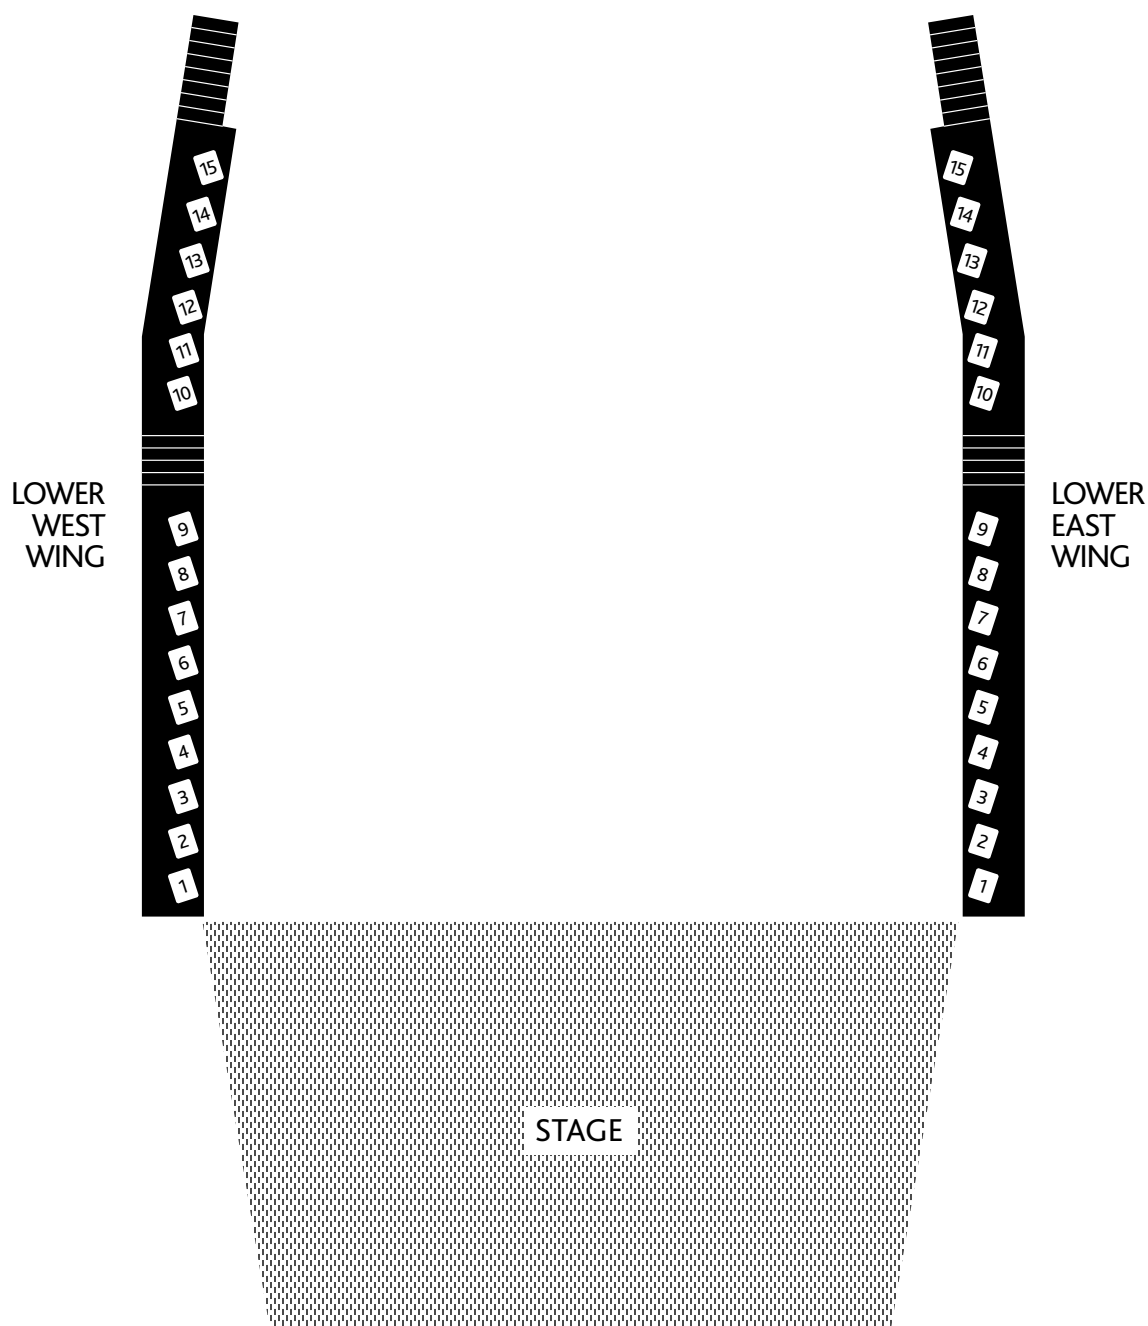

VENUE MAP
 Elisabeth Murdoch Hall

Stalls
 WITHOUT STAGE EXTENDED

Melbourne Recital Centre
 Southbank Boulevard
 Melbourne 3000
www.melbourne-recital.org.au

VENUE MAP
 Elisabeth Murdoch Hall

Stalls
 WITH STAGE EXTENDED

Melbourne Recital Centre
Southbank Boulevard
Melbourne 3000
www.melbourne-recital.org.au

VENUE MAP
Elisabeth Murdoch Hall

Circle – Lower Wings

Melbourne Recital Centre
 Southbank Boulevard
 Melbourne 3000
www.melbourne-recital.org.au

VENUE MAP
 Elisabeth Murdoch Hall

Circle – Upper Wings