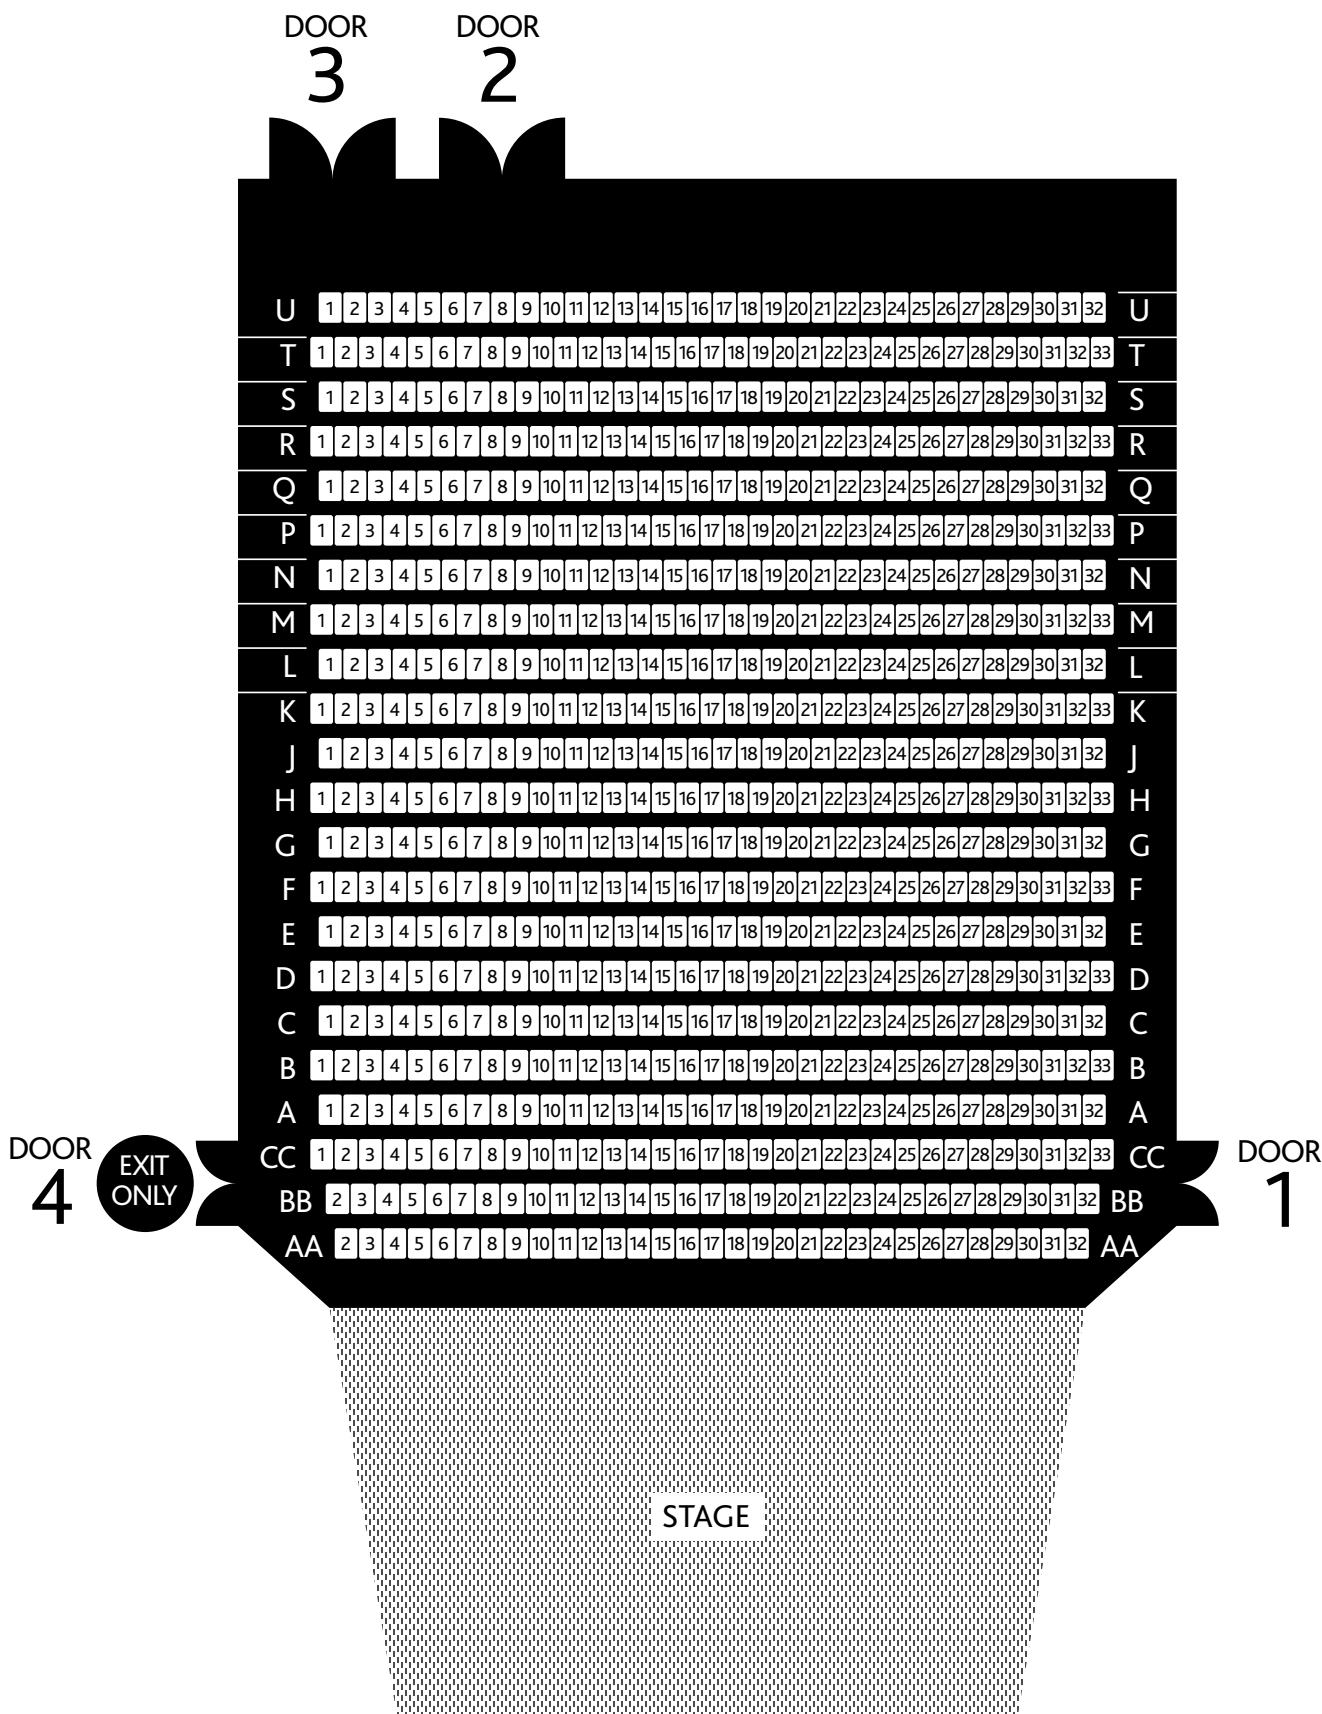

Melbourne Recital Centre
 Southbank Boulevard
 Melbourne 3000
www.melbourne-recital.org.au

VENUE MAP
 Elisabeth Murdoch Hall

All Levels

Melbourne Recital Centre
 Southbank Boulevard
 Melbourne 3000
www.melbourne-recital.org.au

VENUE MAP
 Elisabeth Murdoch Hall

Stalls
 WITHOUT STAGE EXTENDED

Melbourne Recital Centre
 Southbank Boulevard
 Melbourne 3000
www.melbourne-recital.org.au

VENUE MAP
 Elisabeth Murdoch Hall

Stalls
 WITH STAGE EXTENDED

Melbourne Recital Centre
Southbank Boulevard
Melbourne 3000
www.melbourne-recital.org.au

VENUE MAP
Elisabeth Murdoch Hall

Circle – Lower Wings

Melbourne Recital Centre
 Southbank Boulevard
 Melbourne 3000
www.melbourne-recital.org.au

VENUE MAP
 Elisabeth Murdoch Hall

Circle – Upper Wings