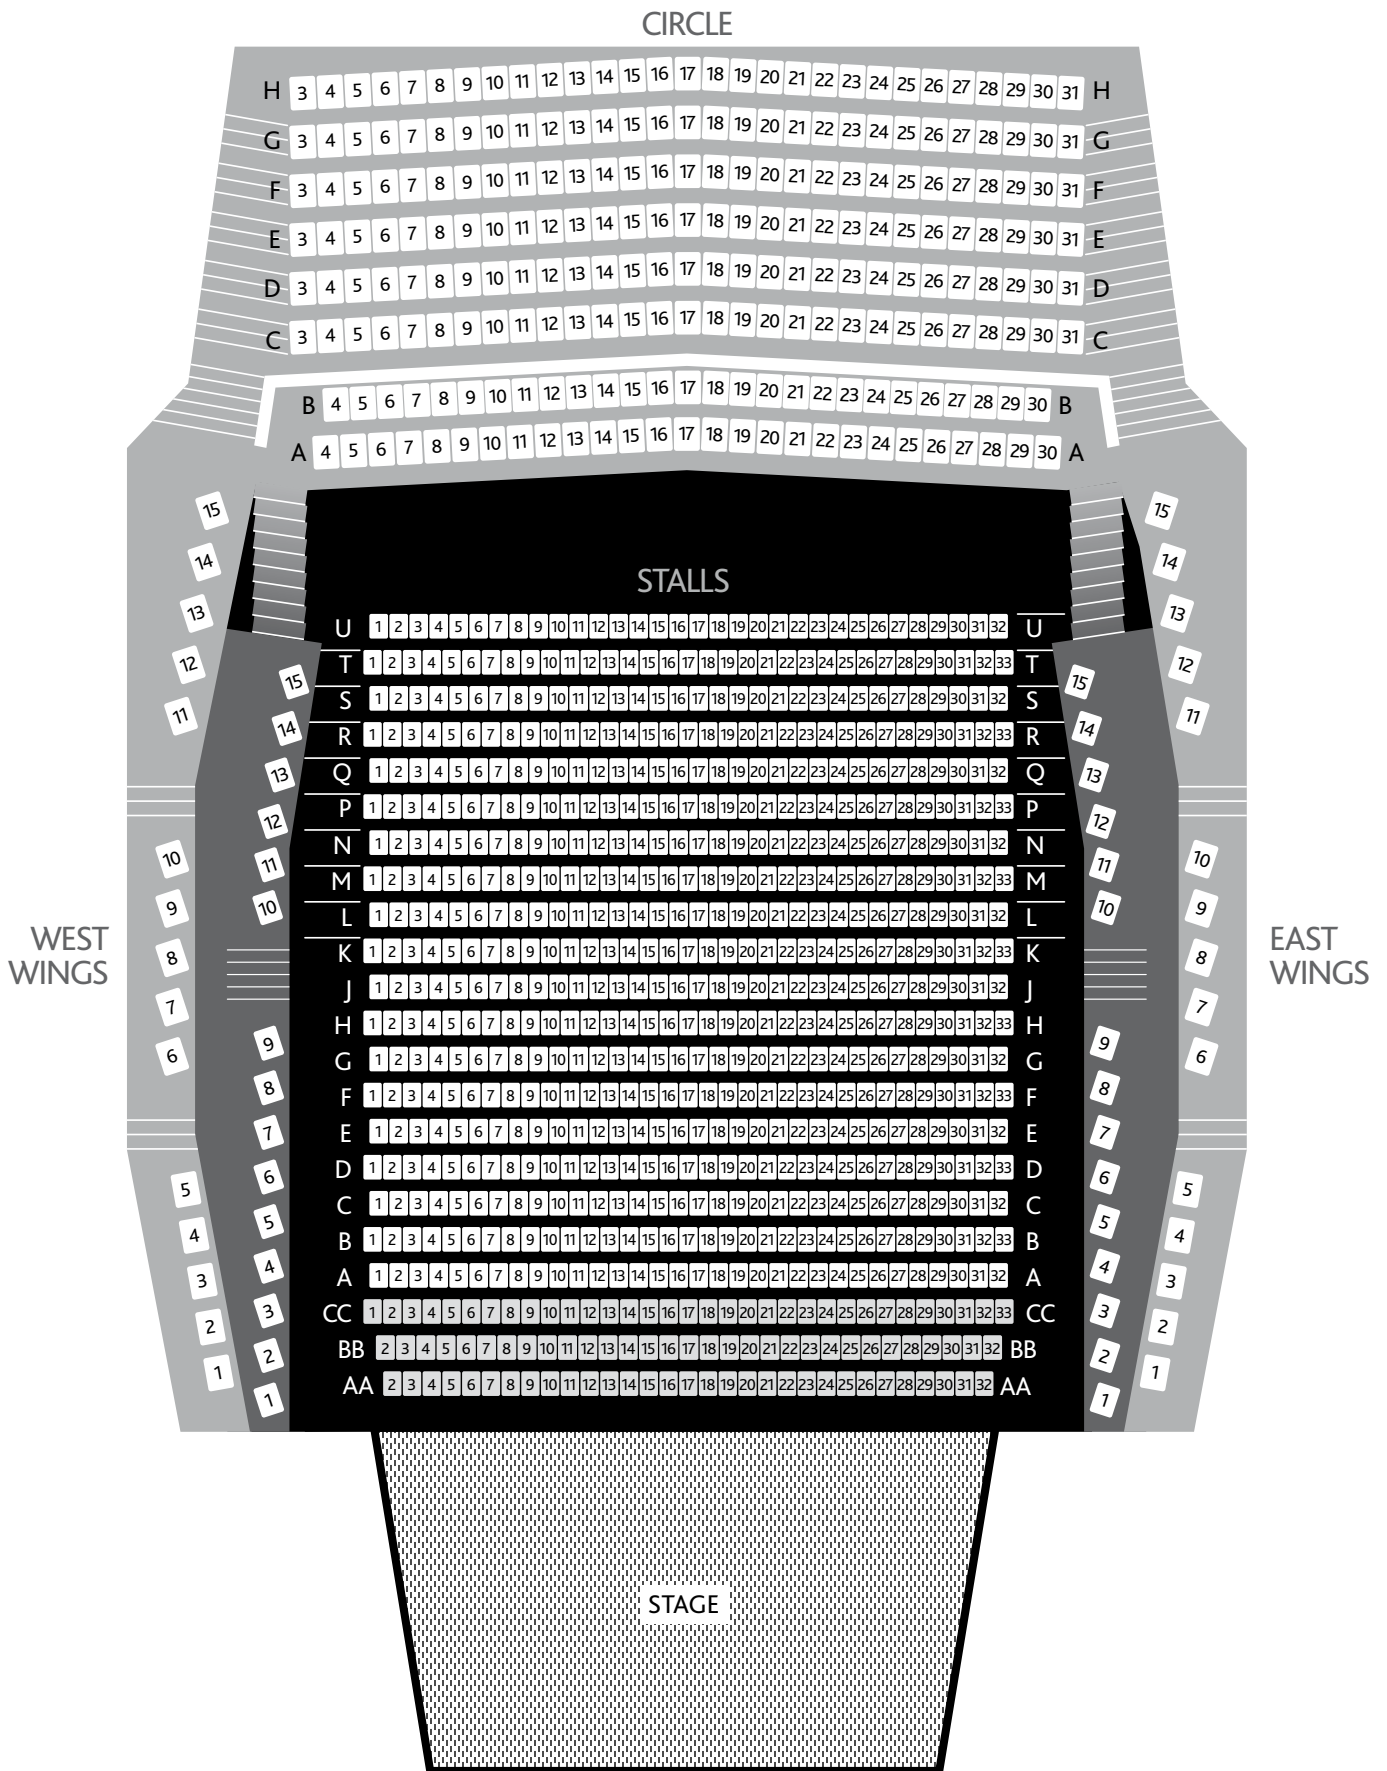

Melbourne Recital Centre
 Southbank Boulevard
 Melbourne 3000
www.melbourne-recital.org.au

VENUE MAP
 Elisabeth Murdoch Hall

All Levels

Melbourne Recital Centre
 Southbank Boulevard
 Melbourne 3000
www.melbourne-recital.org.au

VENUE MAP
 Elisabeth Murdoch Hall

Stalls
 WITHOUT STAGE EXTENDED

Melbourne Recital Centre
 Southbank Boulevard
 Melbourne 3000
www.melbourne-recital.org.au

VENUE MAP
 Elisabeth Murdoch Hall

Stalls
 WITH STAGE EXTENDED

Melbourne Recital Centre
Southbank Boulevard
Melbourne 3000
www.melbourne-recital.org.au

VENUE MAP
Elisabeth Murdoch Hall

Circle – Lower Wings

Melbourne Recital Centre
 Southbank Boulevard
 Melbourne 3000
www.melbourne-recital.org.au

VENUE MAP
 Elisabeth Murdoch Hall

Circle – Upper Wings