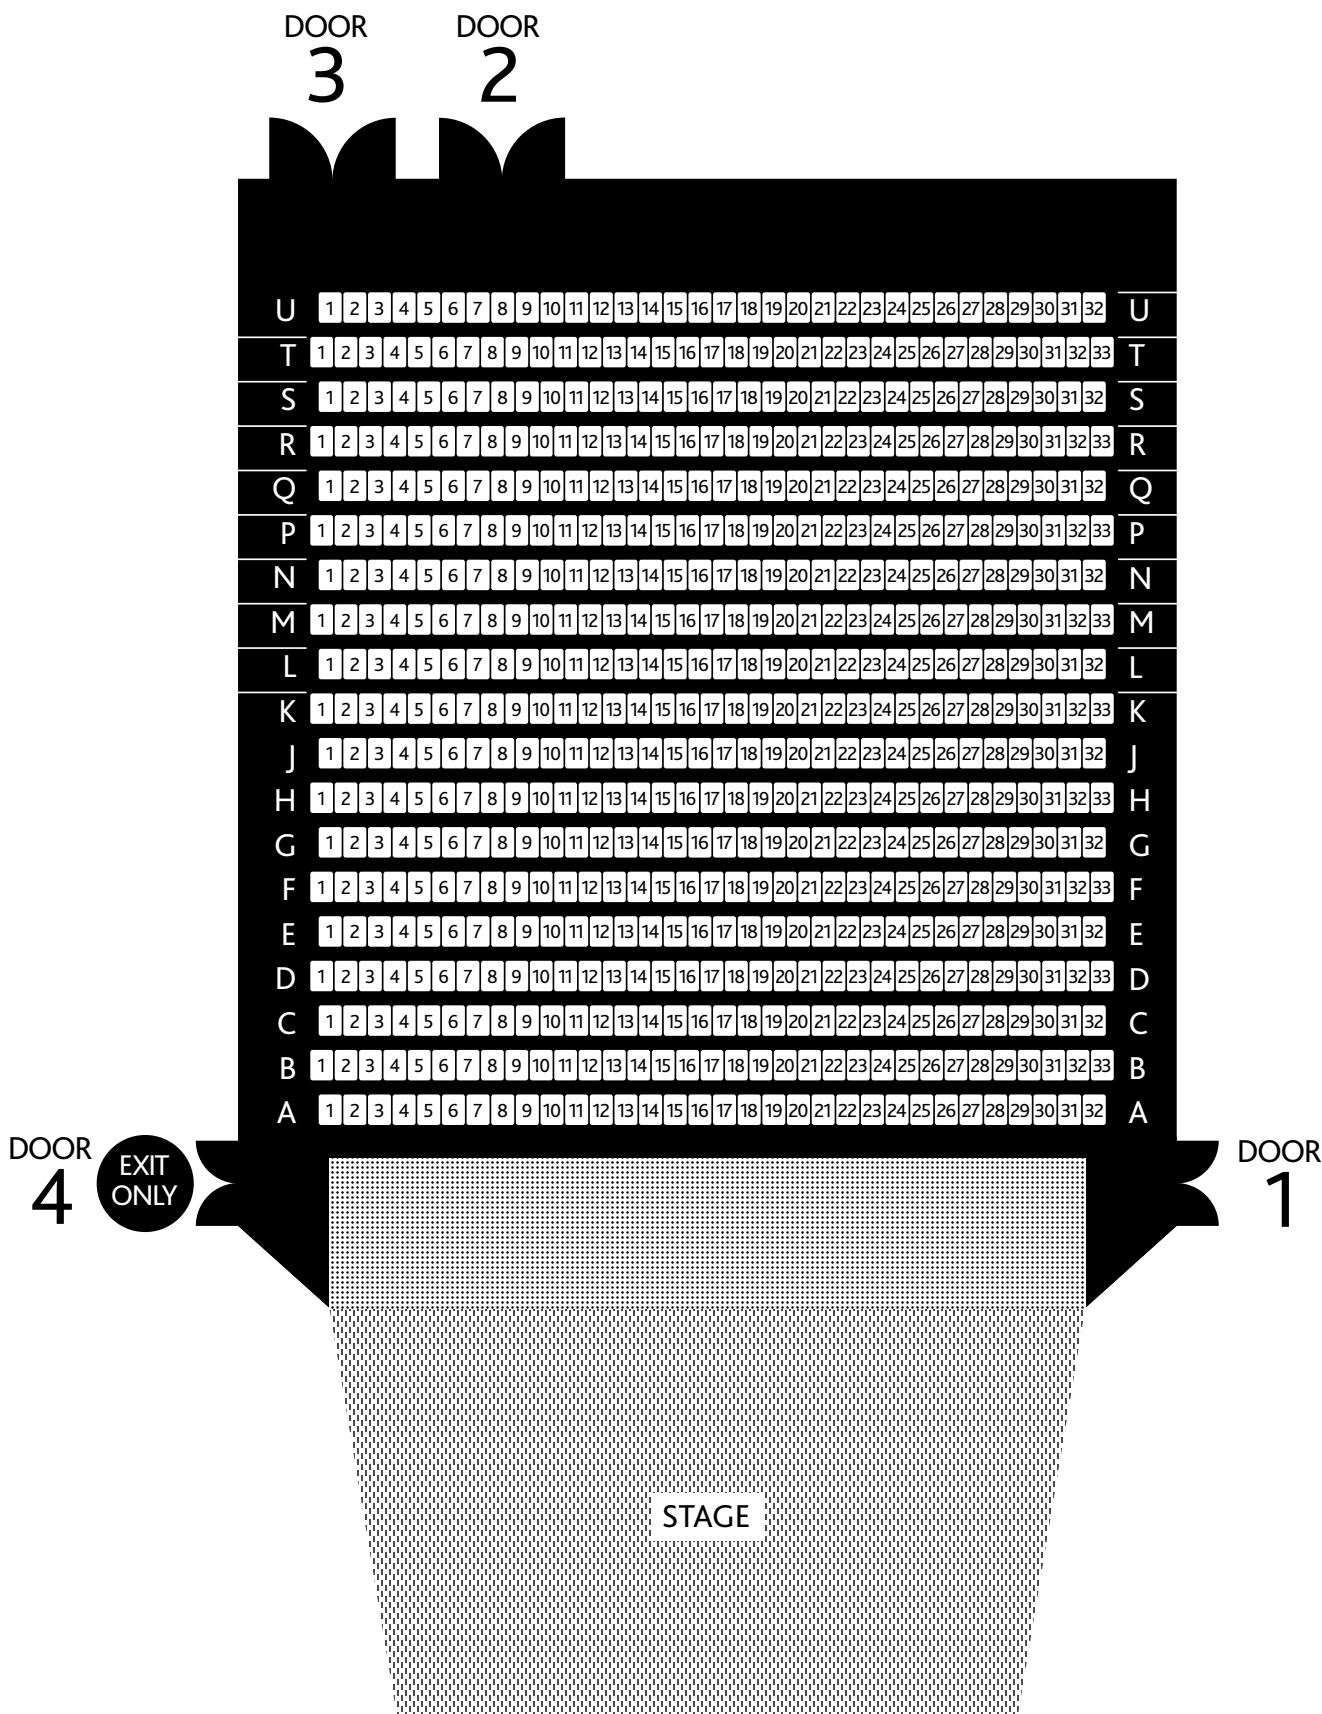

VENUE MAP
 Elisabeth Murdoch Hall

Stalls
 WITHOUT STAGE EXTENDED

Melbourne Recital Centre
 Southbank Boulevard
 Melbourne 3000
www.melbourne-recital.org.au

VENUE MAP
 Elisabeth Murdoch Hall

Stalls
 WITH STAGE EXTENDED

Melbourne Recital Centre
Southbank Boulevard
Melbourne 3000
www.melbourne-recital.org.au

VENUE MAP
Elisabeth Murdoch Hall

Circle – Lower Wings

Melbourne Recital Centre
 Southbank Boulevard
 Melbourne 3000
www.melbourne-recital.org.au

VENUE MAP
 Elisabeth Murdoch Hall

Circle – Upper Wings